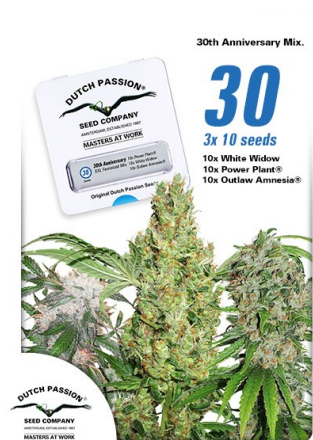

Dutch Passion - 30th Anniversary Mix

To celebrate their 30th anniversary we offer our best-ever value seed mix, featuring three best selling high-THC indoor varieties:

10 x [Power Plant®](#)

10 x [White Widow](#)

10 x [Outlaw Amnesia®](#)

Link: www.kiwiland.com/cannabis-seeds/dutch-passion/dutch-passion-30th-anniversary-mix-46578.html

Product characteristics

| | |
|--------|-------------------------------|
| Brand | Dutch Passion |
| Gender | Feminized seeds |
| Type | Outdoor ; Greenhouse ; Indoor |