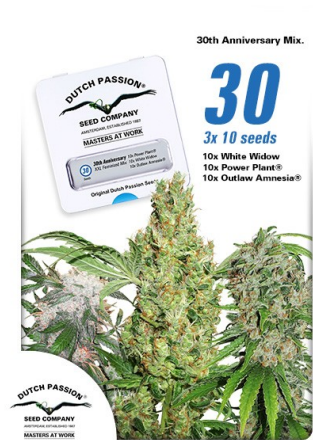

Dutch Passion - 30th Anniversary Mix

To celebrate their 30th anniversary we offer our best-ever value seed mix, featuring three best selling high-THC indoor varieties:

10 x [Power Plant®](#)

10 x [White Widow](#)

10 x [Outlaw Amnesia®](#)

Link: www.kiwiland.com/cannabis-seeds/dutch-passion/dutch-passion-30th-anniversary-mix-46578.html

Product characteristics

Brand	Dutch Passion
Gender	Feminized seeds
Type	Outdoor ; Greenhouse ; Indoor