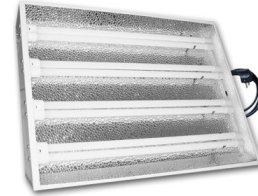

## Star Lite - Propagator 4 x 55W

High quality CFL fixture

### Specifications

- Powder coated housing
- Simple to attach by fix brackets
- High lumen output
- polished hammered reflector
- 4 x 55W, 6500K CFL (compact fluorescent lamp)
- GEA integrated ballast
- 230V
- Incl. 4x55W CFL
- Ca. 2m long cable
- Socket: 2G11
- 45cm x 57,5cm x 8cm