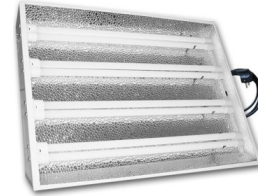

Star Lite - Propagator 4 x 55W

High quality CFL fixture

Specifications

- Powder coated housing
- Simple to attach by fix brackets
- High lumen output
- polished hammered reflector
- 4 x 55W, 6500K CFL (compact fluorescent lamp)
- GEA integrated ballast
- 230V
- Incl. 4x55W CFL
- Ca. 2m long cable
- Socket: 2G11
- 45cm x 57,5cm x 8cm

Link: www.kiwiland.com/growshop/lighting/star-lite-propagator-4-x-55w-45552.html

Attributes

Category Lighting

Price table

| Product label | Product code | Price exc. | Vat | Price inc. |
|---------------|--------------|------------|--------|------------|
| 4 x 55W | | 61,98 euro | 21.0 % | 75,00 euro |