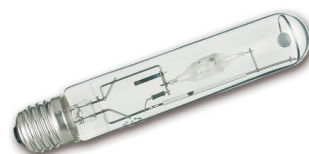

Sylvania - SHP-T 1000W

- ErP compliant High Pressure Sodium Lamps
- Long life between 24,000 to 28,000 hours, T90 at 16,000 hours
- Strong performance with high reliability

Link: www.kiwiland.com/growshop/lighting/sylvania-shp-t-1000w-42010.html

Attributes

Category	Lighting
Sub category	Bulbs
Brand	Sylvania

Specifications

Watt	1000
Color temperature (K)	2050
Lumen	13000
Fitting	E40

Price table

Product label	Product code	Price exc.	Vat	Price inc.
1000W		103,31 euro	21.0 %	125,00 euro