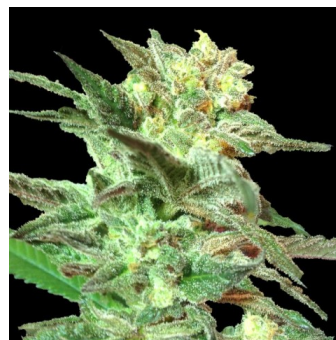

Limited Collection - Honey BooBoo

Bubba Kush x Captain Krypt OG

Expect to see average yields with dense flowers that finish in 8-9 weeks. Honey BooBoo will purple in the end of flowering.

Link: www.kiwiland.com/cannabis-seeds/dna-genetics/limited-collection-honey-boo-boo-41313.html

Product characteristics

Brand	DNA Genetics
Gender	Regular seeds
Type	Greenhouse ; Outdoor ; Indoor
Genetics	Indica Dominant
Flowering	60 - 70 days
Height	120 - 150 cm
Yield	400 - 500 grams per m2

Price table