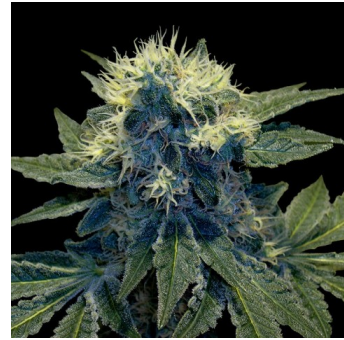

## G.Y.O Collection - Sharksbreath

Great White Shark x Jamaican Lambsbread

Along with an amazing flavor and smell, she is easy to grow. The Sharksbreath is a highly potent, top-notch weed and a connoisseurs delight. Short, stout plants pack on frosty and very dense colas. Feed her heavy and provide good airflow to prevent bud rot.

This plant has been called the “cash crop” plant, yielding well above average! She is a good plant to breed with as she’s very stable and has proven herself as the mother to the Martian Mean Green! 2nd Hydro Spannabis 2009

### Product characteristics

Brand	DNA Genetics
Gender	Feminized seeds
Type	Greenhouse ; Outdoor ; Indoor
Genetics	Indica Dominant
Flowering	60 - 70 days
Height	120 - 150 cm
Yield	500 - 600 grams per m2
Prizes	Second prize