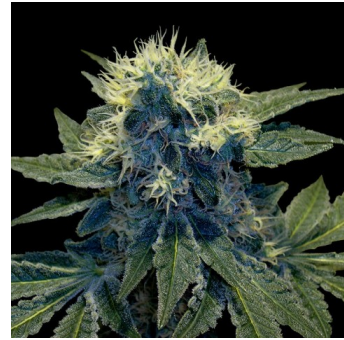

G.Y.O Collection - Sharksbreath

Great White Shark x Jamaican Lambsbread

Along with an amazing flavor and smell, she is easy to grow. The Sharksbreath is a highly potent, top-notch weed and a connoisseurs delight. Short, stout plants pack on frosty and very dense colas. Feed her heavy and provide good airflow to prevent bud rot.

This plant has been called the “cash crop” plant, yielding well above average! She is a good plant to breed with as she’s very stable and has proven herself as the mother to the Martian Mean Green! 2nd Hydro Spannabis 2009

Link: www.kiwiland.com/cannabis-seeds/dna-genetics/gyo-collection-sharksbreath-41113.html

Product characteristics

Brand	DNA Genetics
Gender	Feminized seeds
Type	Greenhouse ; Outdoor ; Indoor
Genetics	Indica Dominant
Flowering	60 - 70 days
Height	120 - 150 cm
Yield	500 - 600 grams per m2
Prizes	Second prize