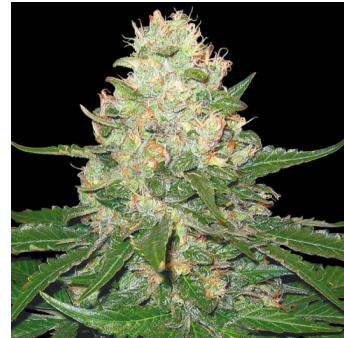

G.Y.O Collection - Rocklock

Warlock x Rockstar

This strain is a mix of heavy indicas finishing in 8 weeks. This strain is for anyone wanting big indy yields of heavy medicinal headstash!

Good for high density planting, large crystal covered buds and resin production. The Rocklock is one of DNA's original strains that is perfect for the novice grower producing big buds with the littlest attention!

Link: www.kiwiland.com/cannabis-seeds/dna-genetics/gyo-collection-rocklock-41105.html

Product characteristics

Brand	DNA Genetics
Gender	Feminized seeds
Type	Greenhouse ; Outdoor ; Indoor
Genetics	Indica Dominant
Flowering	50 - 60 days
Height	120 - 150 cm
Yield	500 - 600 grams per m2