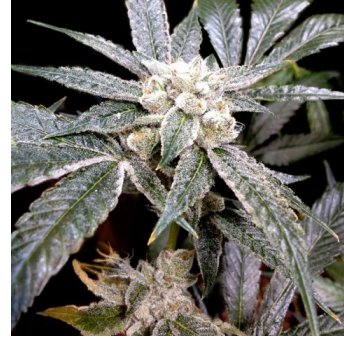

G.Y.O Collection - El Fuego

El Fuego (fire) is a special blend of varieties! This Strain is bred purely for its Resin profile. We have brought our most resinous offerings together to make El Fuego! Expect to see ultra resinous flowers that finish in 9 weeks!

If your all about high yields of resin then these flowers are for you. If extracting resin is your specialty then The Fuego is the plant that not only will pay the bills but a plant with huge yields of great extract. Growing El Fuego is a easy task as she's a heavy eater and branches early in the vegetive stage. Perfect for mothering and clone production as well as works in SCROG and SOG systems.

Link: www.kiwiland.com/cannabis-seeds/dna-genetics/gyo-collection-el-fuego-41062.html

Product characteristics

Brand	DNA Genetics
Gender	Feminized seeds
Type	Greenhouse ; Outdoor ; Indoor
Genetics	Indica Dominant
Flowering	50 - 60 days
Height	120 - 150 cm
Yield	400 - 500 grams per m2