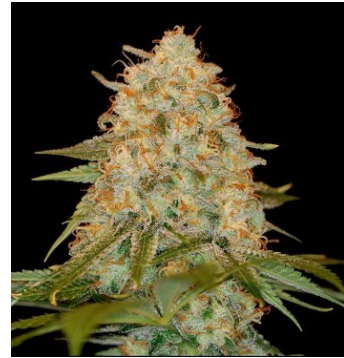

DNA Genetics - LA Chocolat

Chocolope X LA Confidential

LA Chocolat has made improvements to both parents in this cross, the Chocolope gains the power of the LA Confidential and the LA gains the yields of the Chocolope. LA Chocolat gives you one strong medicinal hybrid that has high calyx to leaf ratio, early flower times and buds that taste like fruity, earthy, chocolate. The flower time is 8 weeks making it commercially viable, grows great indoors or for a quick finish outdoors and because the original LA structure is small it stops the stretch from the Chocolope so there is no need to pinch or top. LA Chocolat is a good strain to relieve pain and also great appetite stimulator for cancer and chemotherapy patients.

Link: www.kiwiland.com/cannabis-seeds/dna-genetics/dna-genetics-la-chocolat-40982.html

Product characteristics

Brand	DNA Genetics
Gender	Feminized seeds
Type	Greenhouse ; Indoor
Genetics	Indica Dominant
Flowering	50 - 60 days
Height	100 - 120 cm
Yield	400 - 500 grams per m2