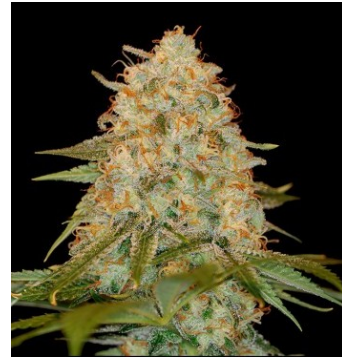

DNA Genetics - LA Chocolat

Chocolope X LA Confidential

LA Chocolat has made improvements to both parents in this cross, the Chocolope gains the power of the LA Confidential and the LA gains the yields of the Chocolope. LA Chocolat gives you one strong medicinal hybrid that has high calyx to leaf ratio, early flower times and buds that taste like fruity, earthy, chocolate. The flower time is 8 weeks making it commercially viable, grows great indoors or for a quick finish outdoors and because the original LA structure is small it stops the stretch from the Chocolope so there is no need to pinch or top. LA Chocolat is a good strain to relieve pain and also great appetite stimulator for cancer and chemotherapy patients.

Link: www.kiwiland.com/cannabis-seeds/dna-genetics/dna-genetics-la-chocolat-40982.html

Product characteristics

Brand	DNA Genetics
Gender	Feminized seeds
Type	Greenhouse ; Indoor
Genetics	Indica Dominant
Flowering	50 - 60 days
Height	100 - 120 cm
Yield	400 - 500 grams per m2