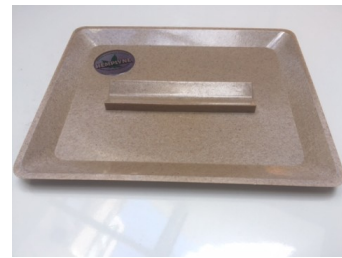

## Rolltray - Hemp rolling tray

This rolling solution is easily portable with its compact pocket size. It has two storage bays for all the necessities needed to roll on the go.

It has a V-shaped groove for easy rolling and less spills, it also features a kingsize paper holder neatly tucked away in the lid. Its attractive wooden design and light weight makes this rolling tray a pocket necessity.