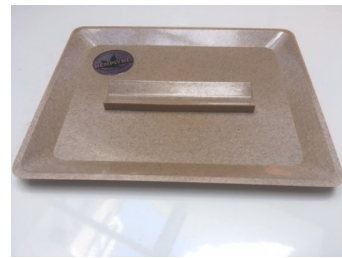

Rolltray - Hemp rolling tray

This rolling solution is easily portable with its compact pocket size. It has two storage bays for all the necessities needed to roll on the go.

It has a V-shaped groove for easy rolling and less spills, it also features a kingsize paper holder neatly tucked away in the lid. Its attractive wooden design and light weight makes this rolling tray a pocket necessity.

Link: www.kiwiland.com/headshop/stash-and-storage/rolltray-hemp-rolling-tray-4090.html

Attributes

Category	Stash & storage
Sub category	Hemp
Brand	Hemplyne

Price table

Product label	Product code	Price exc.	Vat	Price inc.
16x20x2cm		7,02 euro	21.0 %	8,50 euro