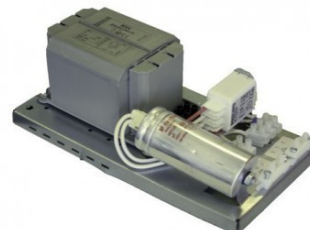

Philips Lux gear - Ballasts

Philips High Pressure Sodium Ballasts are impregnated electromagnetic ballasts of copper-iron construction for use with an external ignitor for high pressure sodium vapour (SON) lamps. Available in 600/1000W.

Link: www.kiwiland.com/growshop/lighting/philips-lux-gear-ballasts-38989.html

Attributes

Category	Lighting
Sub category	Ballasts
Brand	Philips

Specifications

Watt	400/600/1000
Volts	220/240
Dimensions	21 x 9.5 x 7cm
Weight	5kg / 7kg / 8kg