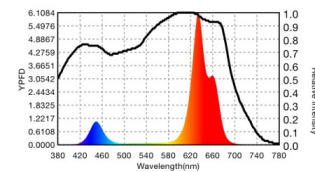

Weighted Spectrum

Ref.: McCREEs ACTION SPECTRUM

My panels have no light losses caused by plastic covers or lenses in front of the led's, but they use patented reflectors instead. This 100 watt version will produce at least 50% more light than a 90 Watt UFO. The panels are available, directly from the manufacturer, price is 199€ or 200 U$ for a 100 Watt panel, power supply included.

""Thank you for your speed of excellent answer!""

Technical information

- ALL CREE 85 Watt XBD and XPE LED Power, total power consumption max 100 Watt
- 2 selectable positions; (1) Seedlings, mothers and early weeks of flowering, and (2) Full flowering position. Easily selectable by Switch