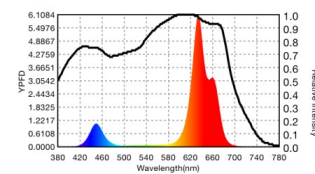

Weighted Spectrum

Ref.: McCREEs ACTION SPECTRUM

My panels have no light losses caused by plastic covers or lenses in front of the led's, but they use patented reflectors instead. This 100 watt version will produce at least 50% more light than a 90 Watt UFO. The panels are available, directly from the manufacturer, price is 199€ or 200 U$ for a 100 Watt panel, power supply included.

""Thank you for your speed of excellent answer!""

Technical information

- ALL CREE 85 Watt XBD and XPE LED Power, total power consumption max 100 Watt
- 2 selectable positions; (1) Seedlings, mothers and early weeks of flowering, and (2) Full flowering position. Easily selectable by Switch