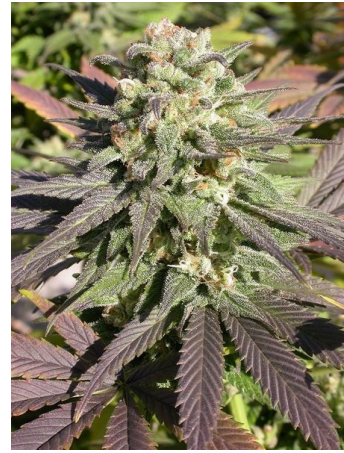

Serious Seeds - CBD-Enriched Warlock

New limited edition cross created in a collaboration with House of the Great Gardener from Canada. A beautiful blend of Warlock and CBD-rich Cannatonic. The Warlock used for this cross is a favourite medicine among the patients of the Vancouver Island Compassion Society (=VICS). The aim was to develop delicious medicinal strain (contains more than 4% CBD) with sweet and fruity aroma but with a less strong psychoactive effect. The production of very flavourful medical extracts (e.g. Rick Simpson Oil) and lotions or edibles is made much easier with this strain. CBD Warlock is exceptionally well suited to people with Chronic Pain, Multiple Sclerosis, Epilepsy, Tourette-syndrome, Glaucoma, Arthritis and many more.

Link: www.kiwiland.com/cannabis-seeds/serious-seeds/serious-seeds-cbd-enriched-warlock-37485.html

Marijuana seed characteristics

Brand	Serious Seeds
Gender	Feminized seeds
Type	Greenhouse ; Outdoor ; Indoor
Genetics	Indica Dominant
Flowering	55 - 60 days
Yield	400 - 500 grams per m2
Medical	High THC / Low CBD