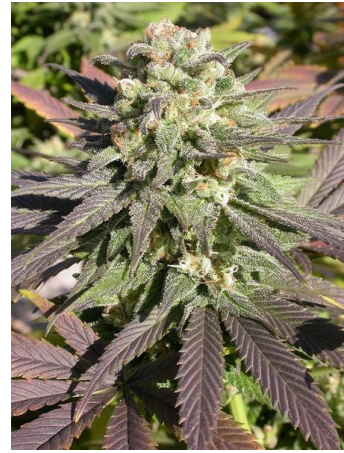

## Serious Seeds - CBD-Enriched Warlock

New limited edition cross created in a collaboration with House of the Great Gardener from Canada. A beautiful blend of Warlock and CBD-rich Cannatonic. The Warlock used for this cross is a favourite medicine among the patients of the Vancouver Island Compassion Society (=VICS). The aim was to develop delicious medicinal strain (contains more than 4% CBD) with sweet and fruity aroma but with a less strong psychoactive effect. The production of very flavourful medical extracts (e.g. Rick Simpson Oil) and lotions or edibles is made much easier with this strain. CBD Warlock is exceptionally well suited to people with Chronic Pain, Multiple Sclerosis, Epilepsy, Tourette-syndrome, Glaucoma, Arthritis and many more.

Link: [www.kiwiland.com/cannabis-seeds/serious-seeds/serious-seeds-cbd-enriched-warlock-37485.html](http://www.kiwiland.com/cannabis-seeds/serious-seeds/serious-seeds-cbd-enriched-warlock-37485.html)

### Marijuana seed characteristics

Brand	Serious Seeds
Gender	Feminized seeds
Type	Greenhouse ; Outdoor ; Indoor
Genetics	Indica Dominant
Flowering	55 - 60 days
Yield	400 - 500 grams per m2
Medical	High THC / Low CBD