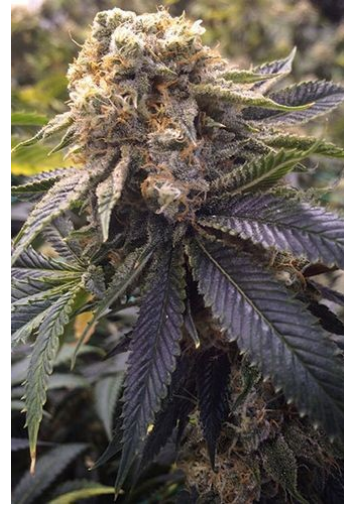

## Humboldt - Lost Coast Hash Plant

This Monster yielder is one of our longest commercially ran genetics. This strain is commonly referred to as a "bumper crop" and we are proud to finally release this in feminized form. Extremely hearty and easy to grow, this girl will bear fruits in mid October. You will be surprised with size and quality of buds. Ideal for concentrates.

### Product characteristics

Brand	Humboldt
Gender	Feminized seeds
Type	Outdoor ; Indoor
Genetics	Indica Dominant
Flowering	60 - 70 days
Height	+ 2 metres
Yield	400 - 500 grams per m2
Medical	High THC / Low CBD