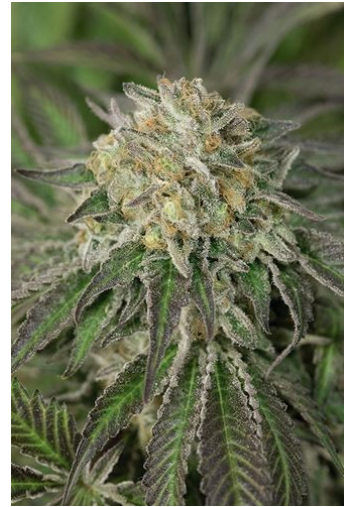

Humboldt - Amherst Sour Diesel

This legendary elite clone was gifted to HSO by their Mendocino partners many years ago. It's the real deal and for those that know, the taste is superb and intense, plus the high is very strong too.

This champion mom is an easy feeder, fat yielder that generally likes to go 9 to 10 weeks.

Link: www.kiwiland.com/cannabis-seeds/humboldt/humboldt-amherst-sour-diesel-37340.html

Product characteristics

Brand	Humboldt
Gender	Feminized seeds
Type	Outdoor ; Indoor
Genetics	Indica Dominant
Flowering	60 - 70 days
Height	+ 2 metres
Yield	400 - 500 grams per m2
Medical	High THC / Low CBD