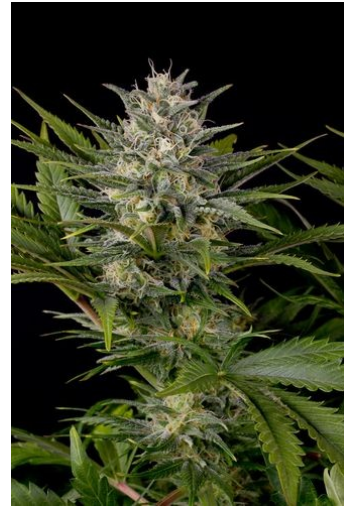

Humboldt - Pineapple Skunk

Pineapple Skunk by Humboldt Seeds is a commercial strain very popular for its big production and high quality. It is a super producer, fast and reliable, and it is also very sweet and tasty.

The smell is really strong so it is necessary to have filters when grown indoors.

The sweet taste comes together with a nice high, being a mix of mind and body effect.

Link: www.kiwiland.com/cannabis-seeds/humboldt/humboldt-pineapple-skunk-37308.html

Product characteristics

| | |
|-----------|---------------------------------|
| Brand | Humboldt |
| Gender | Regular seeds ; Feminized seeds |
| Type | Indoor ; Outdoor |
| Genetics | Indica Dominant |
| Flowering | 50 - 60 days |
| Height | + 2 metres |
| Yield | 400 - 500 grams per m2 |
| Medical | High THC / Low CBD |