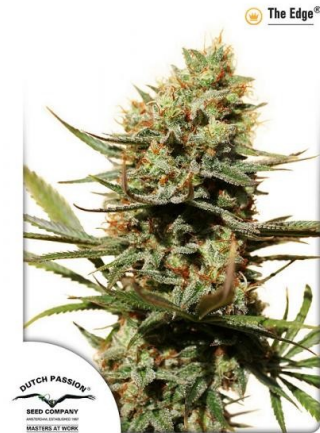

## Dutch Passion - The Edge ®

1st Prize Outdoor, Spannabis Champions Cup 2015

If you're a fan of strong old-school Skunk varieties with bumper harvests then this is a perfect choice. The Edge is a sativa dominant (75% sativa, 25% indica) variety that delivers heavy harvests of top quality cannabis with a strong Shiva aroma which will remind you of the good old days. THC levels of 17% are typical, this is a powerful variety. The Edge has a Skunk-appearance, but with slightly more stretch.

The longer inter-nodal distance and multi-branching allows for extra large harvests. This variety prefers extra nutrients during vegetative growth and requires 8-9 weeks for flowering indoors, typically reaching up to 1m tall and yielding up to 500g/m<sup>2</sup>. The Edge will also perform outdoors in mild climates and will finish as early as mid/late September.

The Edge delivers a powerful and uplifting high which transitions into a strong stone. This is a robust variety which performs well even for less experienced growers and will tolerate conditions which are not always ideal. Whichever way you grow The Edge you should get a heavy crop of quality pot.

### Product characteristics

Brand	Dutch Passion
Gender	Feminized seeds
Type	Greenhouse ; Indoor
Genetics	Sativa Dominant
Flowering	50 - 60 days
Height	50 - 100 cm
Yield	400 - 500 grams per m <sup>2</sup>
Medical	High THC / Low CBD