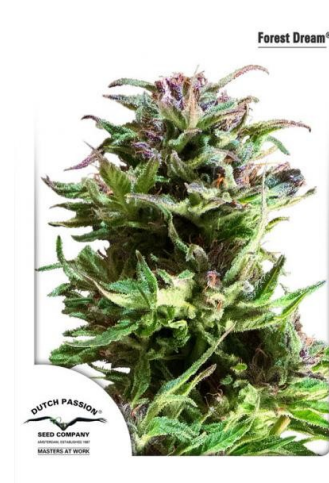

Dutch Passion - Forest Dream ®

Forest Dream is suited for outdoor, greenhouse and indoor growing. This sativa-dominant variety is very easy to grow and therefore suited for less experienced growers. She grows fast, develops lots of side branches and generates heavy yields. She also flowers fast with heavy THC-production, at the end of the flower period the buds are covered in THC crystals. The average plant size is 1.5 to 2 meters but outdoor some grow up to 3-4 meters tall.

The sweet taste is extremely smooth and enjoyable. It's uncommon that all members of the DP smokers test team love the quality, the taste, the high and therefore Forest Dream is rated as top quality cannabis. The Sativa high is uplifting, quite subtle and with a clear mind so that you're able to stay active. Forest Dream produces dense buds and the average flower period is only 8 weeks. Grown outdoors Forest Dream can become sensitive to mold at the end of the flower period so it's advised to frequently check your plants during autumn. If you're looking for an easy to grow outdoor sativa with great yields and energetic high than Forest Dream is the one for you!

Link: www.kiwiland.com/cannabis-seeds/dutch-passion/dutch-passion-forest-dream-36563.html

Product characteristics

Brand	Dutch Passion
Gender	Feminized seeds
Type	Greenhouse ; Indoor
Genetics	Pure Sativa