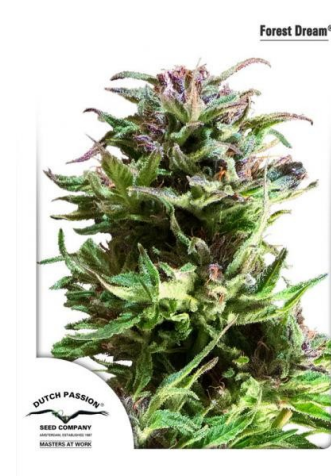

Dutch Passion - Forest Dream ®

Forest Dream is suited for outdoor, greenhouse and indoor growing. This sativa-dominant variety is very easy to grow and therefore suited for less experienced growers. She grows fast, develops lots of side branches and generates heavy yields. She also flowers fast with heavy THC-production, at the end of the flower period the buds are covered in THC crystals. The average plant size is 1.5 to 2 meters but outdoor some grow up to 3-4 meters tall.

The sweet taste is extremely smooth and enjoyable. It's uncommon that all members of the DP smokers test team love the quality, the taste, the high and therefore Forest Dream is rated as top quality cannabis. The Sativa high is uplifting, quite subtle and with a clear mind so that you're able to stay active. Forest Dream produces dense buds and the average flower period is only 8 weeks. Grown outdoors Forest Dream can become sensitive to mold at the end of the flower period so it's advised to frequently check your plants during autumn. If you're looking for an easy to grow outdoor sativa with great yields and energetic high than Forest Dream is the one for you!

Link: www.kiwiland.com/cannabis-seeds/dutch-passion/dutch-passion-forest-dream-36563.html

Product characteristics

Brand	Dutch Passion
Gender	Feminized seeds
Type	Greenhouse ; Indoor
Genetics	Pure Sativa