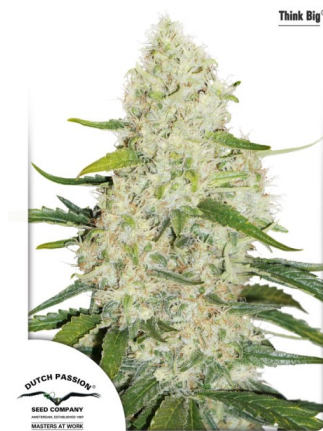

Dutch Passion - Think Big ®

Think Big® is a new high performance AutoFem based on the legendary Think Different genetics. Think Big® was created after a small number of special XXL Think Different plants were selected from hundreds of plants grown from seed and used as the genetic basis for Think Big®.

Think Big® can grow taller (1.5m+) and bigger than Think Different AutoFem and takes a couple of weeks longer to finish. The two to three extra weeks that Think Big® needs to finish are responsible for the amazing big yields she offers when treated with love. Resin coverage is often sensational, the cannabis is strong and numbing with a soaring sativa high. The taste has hints of citrus, lemon and incense. Harvest time is typically 13-14 weeks after germination and yields both indoors and outdoors have XXL potential. Exceptional autoflowering genetics have just been pushed to the next level!