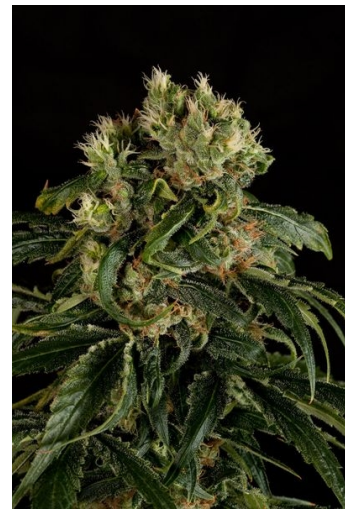

## Dinafem - Santa Sativa

Santa Sativa cannabis seeds by Dinafem Seeds belong to a feminized, Sativa-dominant cannabis strain obtained by crossing a Haze#1 and a Skunk x Northern Lights. It is a top-notch hybrid that will delight Sativa lovers and cannabis connoisseurs alike.

This Sativa lady lives up to the expectations. It grows into an extraordinary, easy-to-grow, big, vigorous marijuana plant that produces long, dense resinous buds with a captivating scent. One of the first strains of our catalogue and still one of our favourites. Santa Sativa cannabis seed performs well indoors both with a short growth and in SOG. Outdoors it enjoys dry, hot, sunny, Mediterranean and temperate climates. The high-quality crops it produces make up for the somewhat long flowering period. For optimum results, give the plant a nutrient-rich diet.

The flavour and aroma are pronounced, with hints of lemon, cedar, incense and pine. The long-lasting effect is powerful, euphoric, clear and cerebral. It is the perfect marijuana strain to have interesting debates with your friends.

### Cannabis Seeds specifications

Brand	Dinafem
Gender	Feminized seeds
Type	Greenhouse ; Indoor ; Outdoor
Genetics	Sativa Dominant
Flowering	70 - 80 days
Height	+ 2 metres
Yield	400 - 500 grams per m2
Medical	High THC / Low CBD
Climate	Cool ; Temperate ; Hot