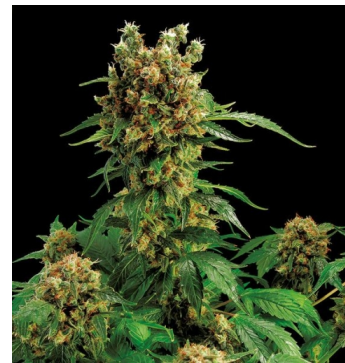

Dinafem - California Hash Plant

California Hash Plant cannabis seeds by Dinafem Seeds belong to a feminized Indica-dominant cannabis strain obtained by crossing a California Hash Plant and a Northern Lights. The aim was to create a high-quality stable hybrid that Indica lovers could cultivate in cold, humid areas.

Resistant to tough weather conditions and offering the possibility to obtain excellent home-made resin extractions, this cannabis seed boasts several advantages. It grows into a wonderful, fast-flowering, easy-to-grow, small, compact, vigorous marijuana plant that yields thick, compact buds covered in a thick coat of trichomes.

California Hash Plant performs well when grown indoors, particularly in a small space in SCROG. Outdoors, this cannabis seed thrives both in the open air and in a greenhouse, an extreme tropical climate being the only one that could undermine its growth. Aimed at beginners and at experienced growers alike, it is the perfect ally for your breeding projects, as it provides stability and increases the production of resin.

The flavour and aroma are intense, with clear notes of Afghan hash and earth. The effect is powerful, soothing, clearly physical and long-lasting. It is the perfect cannabis strain to spend some time just relaxing.

Link: www.kiwiland.com/cannabis-seeds/dinafem/dinafem-california-hash-plant-36027.html

Cannabis Seeds specifications

Brand	Dinafem
Gender	Feminized seeds
Type	Outdoor ; Greenhouse ; Indoor
Genetics	Indica Dominant
Flowering	40 - 50 days
Height	+ 2 metres
Yield	400 - 500 grams per m2
Medical	High THC / Low CBD
Climate	Cool ; Temperate ; Hot

Price table

Product label	Product code	Price exc.	Vat	Price inc.
5 seeds (fem)		39,66 euro	21.0 %	47,99 euro