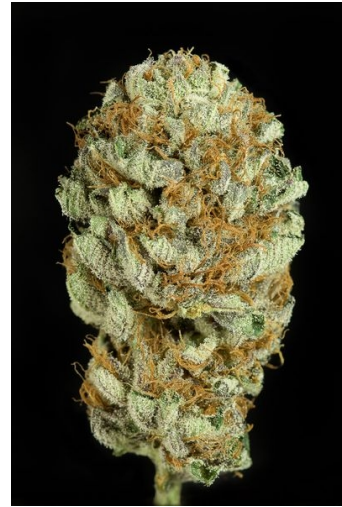

Dinafem - Blue Kush

Blue Kush cannabis seeds by Dinafem Seeds belong to a feminized, Sativa-dominant cannabis strain obtained by crossing a Blueberry and an OG Kush, which has resulted in a hybrid that boasts a superb flavour and aroma.

Blue Kush is a real treat for the senses. It grows into an outstanding, fast-flowering, easy-to-grow, hardy marijuana plant that produces big, compact buds covered in resin regardless of the experience of the grower.

Elegant and medium-sized, Blue Kush cannabis seed grows well indoors, especially in hydroponics, SCROG and SOG. Outdoors it responds best to temperate/continental climates and to the cosy environment of a greenhouse. With complex and attractive organoleptic properties, it is aimed at cannabis gourmets but is also suitable for those seeking a plant with therapeutic properties.

The flavour and aroma of Blue Kush are pronounced, with fresh hints of lemon, pine and red berries. The effect is powerful, long-lasting and rather cerebral. It is the perfect cannabis strain to have a good time with friends.

Link: www.kiwiland.com/cannabis-seeds/dinafem/dinafem-blue-kush-35991.html

Cannabis Seeds specifications

Brand	Dinafem
Gender	Feminized seeds
Type	Greenhouse ; Indoor ; Outdoor
Genetics	Indica / Sativa
Flowering	50 - 60 days
Yield	400 - 500 grams per m2
Medical	High THC / Low CBD
Climate	Cool ; Temperate ; Hot

Price table

Product label	Product code	Price exc.	Vat	Price inc.
5 seeds (fem)		36,36 euro	21.0 %	44,00 euro
10 seeds (fem)		65,29 euro	21.0 %	79,00 euro