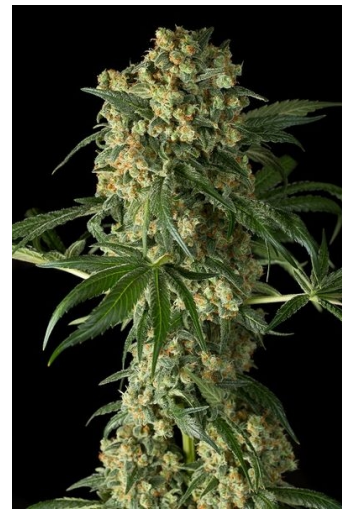

Dinafem - Big Kush

Big Kush cannabis seeds by Dinafem Seeds belong to a Sativa/Indica, feminized cannabis strain that originates from the cross of Big Skunk (Critical +) and OG Kush.

Big Kush was born with the aim of obtaining a top-quality cannabis combination that would ensure the balance, potency and richness. After months of hard work, we are pleased to present this excellent Sativa/Indica marijuana seed that gathers high-yielding properties and the intense lemonish aroma of the Big Skunk as well as the peculiar aromatic and taste characteristics of the OG Kush. Big Kush marijuana seeds grow in a medium-sized/big, vigorous and easy-to-grow marijuana plant that develops cone-shaped heavy and resinous buds in a short time. This strain is known for its high levels of “limonene” terpenes, which are responsible for the release of its intense aroma. The low number of leaves make the manicuring process far easier, a highly valuable saving of time for all growers. Big Kush performs well indoors if an eye is kept on its growth as it tends to stretch energetically and quickly (x2/x3). Marvellous crops are obtained when cultivating outdoors in dry/hot/sunny/temperate/Mediterranean climates, as well as under the protection of the greenhouse. Thanks to its short flowering period, there is no need for it to face the risks of autumn with cold and humid conditions. It must be fed with an average uptake of fertilisers, if possible of the organic type, so that its buds end up being healthy and suitable for medical use. An outstanding final product is obtained which guarantees not only enjoyable but also relaxing moments with friends or on your own.

Big Kush is famous for its intense aroma and taste, with notes of lemon and fuel. The effect is physically and mentally powerful, as it starts with a cerebral high that evolves into a long-lasting feeling of relaxation. It is ideal for people looking for top-notch and well-balanced marijuana strains.