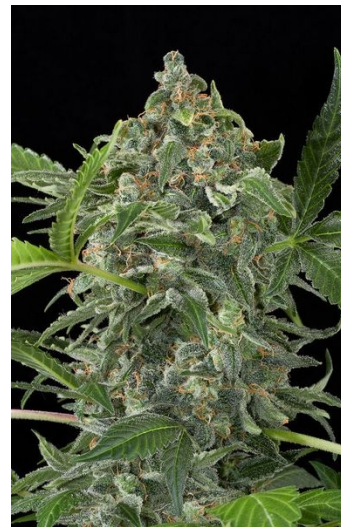

Dinafem - White Cheese Autoflowering

White Cheese Auto cannabis seeds by Dinafem Seeds belong to an Indica-dominant, feminized, autoflowering cannabis strain that originates from the cross of a White Widow Autoflowering and a Cheese Autoflowering. The result is an autoflowering hybrid that boasts amazing qualities.

White Cheese Auto cannabis seed was designed to provide both a unique flavour and aroma as well as several medicinal effects. It is a high-yielding, easy-to-grow, vigorous marijuana plant that flowers fast and produces thick, compact buds covered in lots of resin. Its complex qualities will delight every grower.

White Cheese Auto is a medium-sized plant that performs well indoors and under a dry, warm, sunny climate or in the greenhouse outdoors. It combines the relaxing and therapeutic properties of White Widow and the unique taste and aromatic traits of Cheese. White Cheese Auto has an intense, bittersweet flavour and aroma, with hints of fresh flowers and Cheese. The effect is powerful, relaxing, more physical than cerebral and long-lasting.

Link: www.kiwiland.com/cannabis-seeds/dinafem/dinafem-white-cheese-autoflowering-35928.html

Cannabis Seeds specifications

Brand	Dinafem
Gender	Feminized seeds ; Auto-Flowering seeds
Type	Greenhouse ; Indoor ; Outdoor
Genetics	Indica Dominant
Flowering	Auto-Flowering
Height	100 - 120 cm
Yield	400 - 500 grams per m2
Medical	High THC / High CBD
Climate	Temperate ; Cool ; Hot