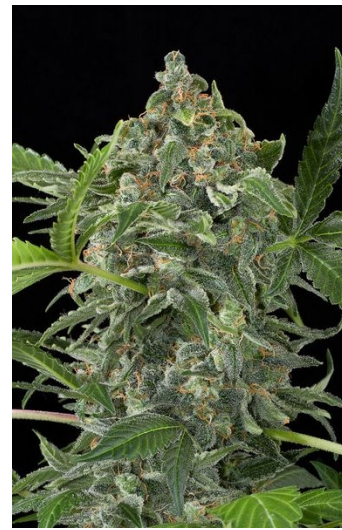

Dinafem - White Cheese Autoflowering

White Cheese Auto cannabis seeds by Dinafem Seeds belong to an Indica-dominant, feminized, autoflowering cannabis strain that originates from the cross of a White Widow Autoflowering and a Cheese Autoflowering. The result is an autoflowering hybrid that boasts amazing qualities.

White Cheese Auto cannabis seed was designed to provide both a unique flavour and aroma as well as several medicinal effects. It is a high-yielding, easy-to-grow, vigorous marijuana plant that flowers fast and produces thick, compact buds covered in lots of resin. Its complex qualities will delight every grower.

White Cheese Auto is a medium-sized plant that performs well indoors and under a dry, warm, sunny climate or in the greenhouse outdoors. It combines the relaxing and therapeutic properties of White Widow and the unique taste and aromatic traits of Cheese. White Cheese Auto has an intense, bittersweet flavour and aroma, with hints of fresh flowers and Cheese. The effect is powerful, relaxing, more physical than cerebral and long-lasting.

Link: www.kiwiland.com/cannabis-seeds/dinafem/dinafem-white-cheese-autoflowering-35928.html

Cannabis Seeds specifications

Brand	Dinafem
Gender	Feminized seeds ; Auto-Flowering seeds
Type	Greenhouse ; Indoor ; Outdoor
Genetics	Indica Dominant
Flowering	Auto-Flowering
Height	100 - 120 cm
Yield	400 - 500 grams per m2
Medical	High THC / High CBD
Climate	Temperate ; Cool ; Hot