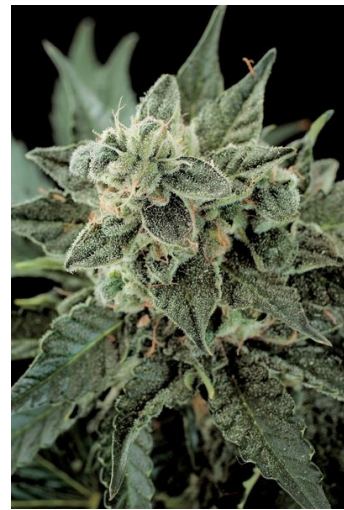

## Dinafem - Roadrunner#2 Autoflowering

Roadrunner#2 Autoflowering cannabis seeds by Dinafem Seeds belong to a feminized, autoflowering, slightly Indica-dominant cannabis strain obtained by crossing a Lr#1, a Dinafem#1 and a Diesel Ryder. This second generation of Roadrunner Autoflowering has resulted in a hybrid that produces high-quality crops.

Roadrunner#2 Autoflowering is aimed at those who are open to trying a different and evolved version of the first auto of our collection. This cannabis strain grows into a beautiful, fast, easy-to-grow, small marijuana plant that produces dense buds covered in resin you will adore.

Roadrunner Autoflowering#2 has a pronounced flavour and aroma, with hints of citrus fruit, sandalwood and spices. The effect is powerful, relaxing and long-lasting, perfect for unwinding.

Link: [www.kiwiland.com/cannabis-seeds/dinafem/dinafem-roadrunner2-autoflowering-35910.html](http://www.kiwiland.com/cannabis-seeds/dinafem/dinafem-roadrunner2-autoflowering-35910.html)

### Cannabis Seeds specifications

Brand	Dinafem
Gender	Feminized seeds ; Auto-Flowering seeds
Type	Greenhouse ; Indoor ; Outdoor
Genetics	Sativa x Ruderalis x Indica
Flowering	Auto-Flowering
Height	120 - 150 cm
Yield	300 - 400 grams per m2
Medical	High THC / Low CBD
Climate	Temperate ; Cool ; Hot