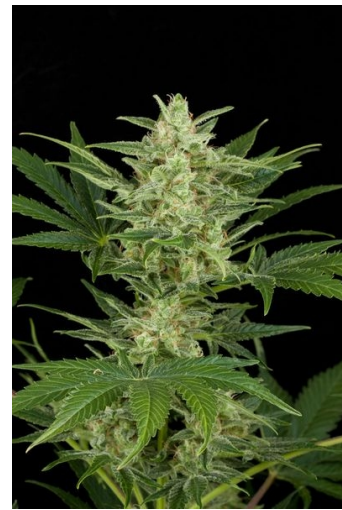

Dinafem - Critical Jack Autoflowering

Critical Jack Autoflowering cannabis seeds by Dinafem Seeds belong to a feminized Indica-dominant cannabis strain that comes from the cross between our Critical Jack elite clone and our Roadrunner Autoflowering, which resulted in a premium-quality hybrid.

This autoflowering version of Critical Jack allows growers to obtain fast quality crops in an easy way. It grows into an outstanding, fast-flowering, easy-to-grow, medium-sized, vigorous marijuana plant that produces dense, elongated buds covered in resin and that can be harvested several times per year with the right photoperiod.

The flavour and aroma of Critical Jack Autoflowering are pronounced, with hints of citrus fruit, exotic wood and spices. The effect is powerful, balanced, physical and cerebral, finishing with a feeling of body relaxation. It is the perfect marijuana plant to unwind in good company.

Link: www.kiwiland.com/cannabis-seeds/dinafem/dinafem-critical-jack-autoflowering-35784.html

Cannabis Seeds specifications

Brand	Dinafem
Gender	Feminized seeds ; Auto-Flowering seeds
Type	Greenhouse ; Indoor ; Outdoor
Genetics	Indica Dominant
Flowering	Auto-Flowering
Height	50 - 100 cm
Yield	300 - 400 grams per m2
Medical	High THC / High CBD
Climate	Temperate ; Cool ; Hot