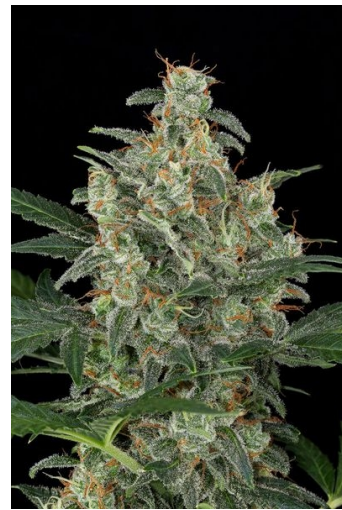

Dinafem - Cheese Autoflowering

Cheese Autoflowering cannabis seeds by Dinafem Seeds belong to an Indica-dominant, feminized, autoflowering cannabis strain that originates from the cross of a Critical + and a Cheese Auto. The lovers of this strain will easily obtain high-quality crops outdoors in a fast and discreet way. Moreover, those living in areas with harsh climatic conditions will be able to harvest high yields outdoors.

Cheese Autoflowering cannabis seed is the autoflowering version of our Cheese. It is an easy-to-grow, vigorous, small marijuana plant that flowers fast and produces dense buds covered in resin. An auto version that preserves the intrinsic qualities of Cheese.

Cheese Autoflowering cannabis seeds prove to work very well indoors. They reach full potential outdoors and will benefit from coco enriched soil at the rate of 1/3 and from careful but frequent watering.

Awarded the Expogrow 2014 Cup for best extraction in the Hash category.

Link: www.kiwiland.com/cannabis-seeds/dinafem/dinafem-cheese-autoflowering-35739.html

Cannabis Seeds specifications

Brand	Dinafem
Gender	Feminized seeds ; Auto-Flowering seeds
Type	Greenhouse ; Indoor ; Outdoor
Genetics	Indica Dominant
Flowering	Auto-Flowering
Yield	300 - 400 grams per m2
Medical	High THC / High CBD
Climate	Hot ; Temperate ; Cool