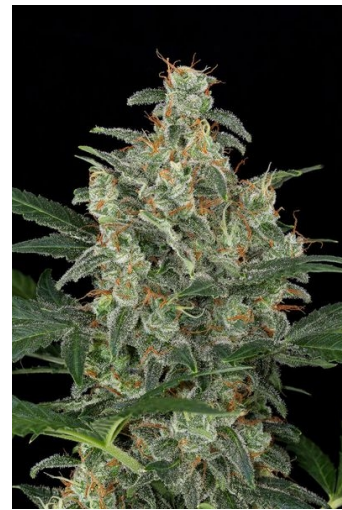

Dinafem - Cheese Autoflowering

Cheese Autoflowering cannabis seeds by Dinafem Seeds belong to an Indica-dominant, feminized, autoflowering cannabis strain that originates from the cross of a Critical + and a Cheese Auto. The lovers of this strain will easily obtain high-quality crops outdoors in a fast and discreet way. Moreover, those living in areas with harsh climatic conditions will be able to harvest high yields outdoors.

Cheese Autoflowering cannabis seed is the autoflowering version of our Cheese. It is an easy-to-grow, vigorous, small marijuana plant that flowers fast and produces dense buds covered in resin. An auto version that preserves the intrinsic qualities of Cheese.

Cheese Autoflowering cannabis seeds prove to work very well indoors. They reach full potential outdoors and will benefit from coco enriched soil at the rate of 1/3 and from careful but frequent watering.

Cheese Autoflowering has a distinct flavour and aroma, with hints of fresh flowers and mature cheese. The effect is powerful, long-lasting and rather physical, which makes it a perfect strain to unwind.

Awarded the Expogrow 2014 Cup for best extraction in the Hash category.

Link: www.kiwiland.com/cannabis-seeds/dinafem/dinafem-cheese-autoflowering-35739.html

Cannabis Seeds specifications

Brand	Dinafem
Gender	Feminized seeds ; Auto-Flowering seeds
Type	Greenhouse ; Indoor ; Outdoor
Genetics	Indica Dominant
Flowering	Auto-Flowering
Yield	300 - 400 grams per m2
Medical	High THC / High CBD
Climate	Hot ; Temperate ; Cool

Price table

Product label	Product code	Price exc.	Vat	Price inc.
3 seeds (aut)		14,88 euro	21.0 %	18,01 euro
5 seeds (aut)		24,79 euro	21.0 %	30,00 euro