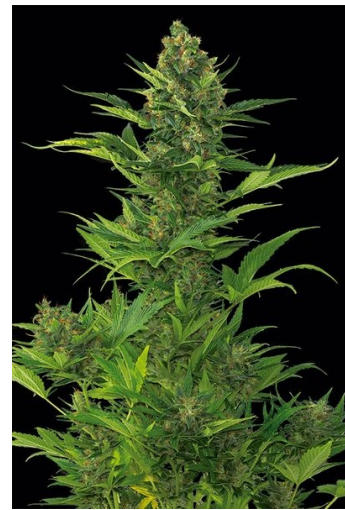

Dinafem - Amnesia XXL Autoflowering

Amnesia XXL Auto cannabis seeds by Dinafem Seeds belong to a feminized autoflowering Sativa-dominant cannabis strain that comes from the cross between a Original Amnesia and an Original Amnesia Autoflowering. The result is a high-quality cannabis seed that will be welcomed with open arms by Sativa lovers and with which to obtain quality bumper crops in a fast way.

This cannabis seed is the Auto version of the Original Amnesia. It is a wonderful, fast-flowering, easy-to-grow, medium-sized, hardy marijuana plant that yields good amounts of heavy compact buds covered in resin. Amnesia XXL Auto by Dinafem produces fast abundant crops indoors and can be harvested several times per year outdoors if the photoperiod of the area allows to do so.

It is recommended to add 30% of coco to the soil when cultivating Amnesia XXL Auto cannabis seeds to improve oxygenation and to speed up the assimilation and transformation processes. A moderate supply of nutrients will enhance the taste and aromatic properties of the end product.

Link: www.kiwiland.com/cannabis-seeds/dinafem/dinafem-amnesia-xxl-autoflowering-35684.html

Cannabis Seeds specifications

Brand	Dinafem
Gender	Feminized seeds ; Auto-Flowering seeds
Type	Greenhouse ; Indoor ; Outdoor
Genetics	Pure Sativa
Flowering	Auto-Flowering
Height	120 - 150 cm
Yield	400 - 500 grams per m2
Medical	High THC / Low CBD
Climate	Cool ; Temperate ; Hot