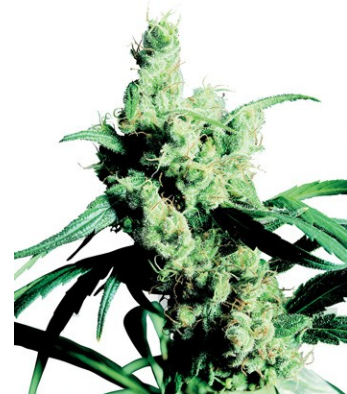

## Sensi Seeds - Silver Haze #9

The first Haze ranks as a vintage masterpiece of cannabis breeding, a harmonious blend of complementary equatorial genotypes which is widely regarded as the purest and most powerful Sativa ever created. Sensi's original, award-winning Silver Haze seed strain distilled the sunny cerebral magic of her towering parent into a manageable hybrid with great indoor potential.

Now, as a result of the program to breed a reliable, rewarding and 'Hazier' feminised version of the strain, Sensi Seeds makes Silver Haze #9 available to the public for the first time!

Sensi's first Silver Haze seed-strain helped bring the psychedelic Sativa indoors; her excellent performance under lights (along with Northern Lights #5 x Haze) is one of the major reasons Haze strains are still sought-after by today's growers.

Haze is seen as a fundamental cannabis variety and has a dedicated worldwide following, and some growers now seek a strain with as many of the original Haze qualities as possible, including the unique structure of the first examples.

Silver Haze #9 is a superb feminized strain that has been back-crossed to the original Haze parent stock over several generations.

Plants are tall and productive, with fabulous resin production and long, flowing buds that fill her stem and branches. Flower-formation is open, though not 'airy' - the fat calyxes that make up each bud give a good yield even from the classic Haze structure.