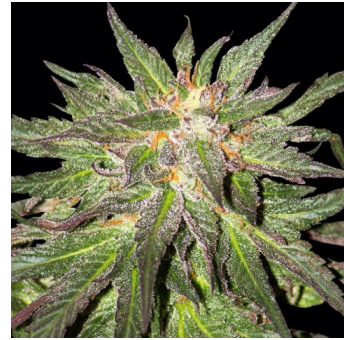

## Barneys Farm - CBD Critical Cure

Indica dominant Critical Kush X CBD Enhanced.

The fast flowering Critical Cure plant produces huge, heavy buds, and the plant needs to be well supported in the final weeks of flowering. Flowers are full of resin and have exceptionally high CBD levels. CBD (Cannabidiol) and THC share a special interdependent relationship and work together to increase one another's therapeutic benefits. Critical Cure - CBD-8%, THC-5.5%.

Flowers have an intense and earthy flavor, with a hint of sweetness.

Link: [www.kiwiland.com/cannabis-seeds/barneys-farm-seeds/barneys-farm-cbd-critical-cure.html](http://www.kiwiland.com/cannabis-seeds/barneys-farm-seeds/barneys-farm-cbd-critical-cure.html)

### Product characteristics

Brand	Barney's Farm Seeds
Gender	Feminized seeds
Type	Indoor ; Greenhouse
Genetics	Indica Dominant
High	Stony, not too heavy
Flowering	50 - 60 days
Height	50 - 100 cm
Yield	400 - 500 grams per m2
Medical	Low THC / High CBD
Climate	Hot ; Temperate