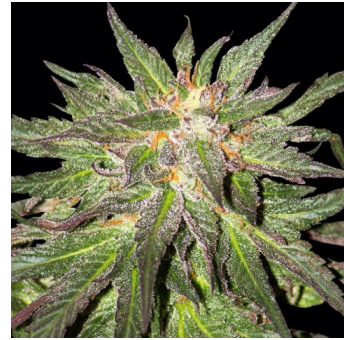

Barneys Farm - CBD Critical Cure

Indica dominant Critical Kush X CBD Enhanced.

The fast flowering Critical Cure plant produces huge, heavy buds, and the plant needs to be well supported in the final weeks of flowering. Flowers are full of resin and have exceptionally high CBD levels. CBD (Cannabidiol) and THC share a special interdependent relationship and work together to increase one another's therapeutic benefits. Critical Cure - CBD-8%, THC-5.5%.

Flowers have an intense and earthy flavor, with a hint of sweetness.

Link: www.kiwiland.com/cannabis-seeds/barneys-farm-seeds/barneys-farm-cbd-critical-cure.html

Product characteristics

Brand	Barney's Farm Seeds
Gender	Feminized seeds
Type	Indoor ; Greenhouse
Genetics	Indica Dominant
High	Stony, not too heavy
Flowering	50 - 60 days
Height	50 - 100 cm
Yield	400 - 500 grams per m2
Medical	Low THC / High CBD
Climate	Hot ; Temperate