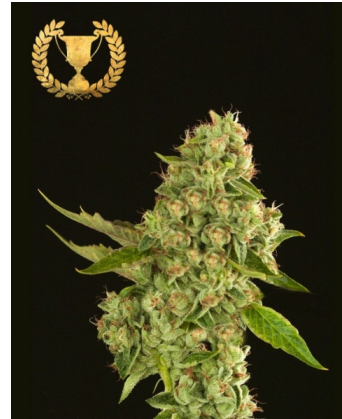

## Devils Harvest - Kuchi

Cheese x OG Kush

Looking for something new to spice up your old library? Cheese meets San Fernando Valley (SFV) OG Kush in this interesting new hybrid. An original Cheese mother controls the fruity, tangy flavour with the Kush father driving home a devilish indica punch. Great for those with limited space or cultivation experience, the Kuchi is best suited for a SOG of around 20 plants per square metre. Harvest at around eight weeks for a sweeter flavour or up to ten weeks for a more powerful punch.

### Cannabis Seeds specifications

Brand	Devil's Harvest Seeds
Gender	Regular seeds ; Feminized seeds
Type	Greenhouse ; Indoor
Genetics	Indica Dominant
High	Strong up high
Flowering	60 - 70 days
Height	50 - 100 cm
Yield	400 - 500 grams per m2
Prizes	Second prize ; Third prize
Medical	High THC / High CBD
Climate	Cool ; Temperate ; Hot