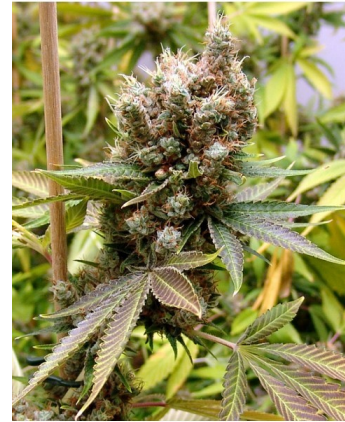

Soma Seeds - Somalicious

Soma-licious is a blend of Lavender and LA confidential. It has a spicy taste and a Kush Afghani Hash smell. 10 weeks flowering time make's nice branches, hard resinous nuggets. Turns purple in the end.

Outside it finishes in the end of October. Makes great water hash.

Link: www.kiwiland.com/cannabis-seeds/soma-seeds/somalicious.html

Marijuana Seeds specifications

Brand	Soma Seeds
Gender	Feminized seeds
Type	Greenhouse ; Indoor ; Outdoor
Genetics	Indica Dominant
High	Heavy stoned
Flowering	60 - 70 days
Height	100 - 120 cm
Yield	400 - 500 grams per m2