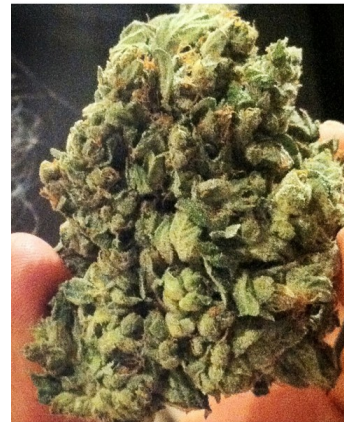

Soma Seeds - So G Kush

A Big Yielding Kush with all the trimmings taste, smell, high and texture. Strong branches. Makes great water hash.

Link: www.kiwiland.com/cannabis-seeds/soma-seeds/so-g-kush.html

Marijuana Seed specifications

Brand	Soma Seeds
Gender	Feminized seeds
Type	Indoor ; Greenhouse
Genetics	Indica Dominant
High	Strong up high
Flowering	70 - 80 days
Height	120 - 150 cm
Yield	400 - 500 grams per m2
Medical	High THC / High CBD