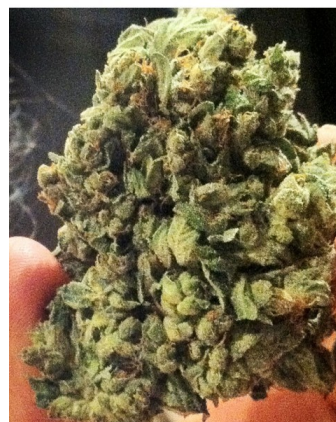

Soma Seeds - So G Kush

A Big Yielding Kush with all the trimmings taste, smell, high and texture. Strong branches. Makes great water hash.

Link: www.kiwiland.com/cannabis-seeds/soma-seeds/so-g-kush.html

Marijuana Seed specifications

Brand	Soma Seeds
Gender	Feminized seeds
Type	Indoor ; Greenhouse
Genetics	Indica Dominant
High	Strong up high
Flowering	70 - 80 days
Height	120 - 150 cm
Yield	400 - 500 grams per m2
Medical	High THC / High CBD