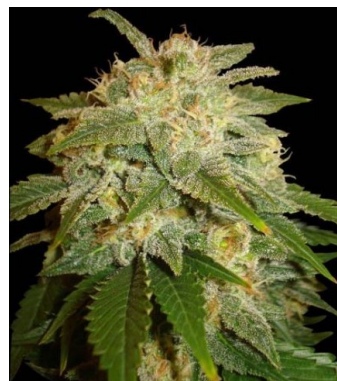

Soma Seeds - Kushadelic

Kushadelic has wide leaves and deep green color. It is a great water hash source, tastes like you're in Cali!

Link: www.kiwiland.com/cannabis-seeds/soma-seeds/kushadelic.html

Cannabis Seeds specifications

Brand	Soma Seeds
Gender	Feminized seeds ; Regular seeds
Type	Greenhouse ; Indoor
Genetics	Indica Dominant
High	Heavy stoned
Flowering	70 - 80 days
Height	100 - 120 cm
Yield	300 - 400 grams per m2

Price table