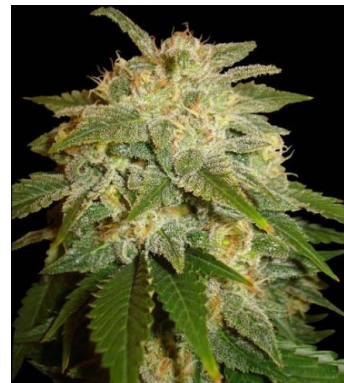

Soma Seeds - Kushadelic

Kushadelic has wide leaves and deep green color. It is a great water hash source, tastes like you're in Cali!

Link: www.kiwiland.com/cannabis-seeds/soma-seeds/kushadelic.html

Cannabis Seeds specifications

Brand	Soma Seeds
Gender	Feminized seeds ; Regular seeds
Type	Greenhouse ; Indoor
Genetics	Indica Dominant
High	Heavy stoned
Flowering	70 - 80 days
Height	100 - 120 cm
Yield	300 - 400 grams per m2

Price table