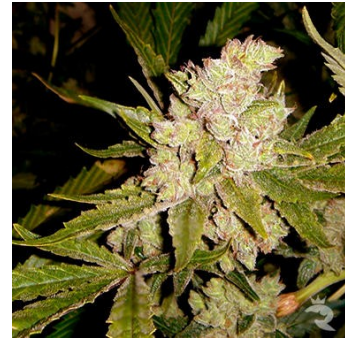

Soma Seeds - SoGouda

Blueberry x Cheese x G13.

Tangy Flavor, Lime Green, Luscious. Tastes like great tasting food, makes great hash:))

Link: www.kiwiland.com/cannabis-seeds/soma-seeds/sogouda.html

Marijuana Seeds specifications

Brand	Soma Seeds
Gender	Feminized seeds ; Regular seeds
Type	Greenhouse ; Outdoor ; Indoor
Genetics	Indica Dominant
High	Strong up high
Flowering	60 - 70 days
Height	100 - 120 cm
Yield	400 - 500 grams per m2