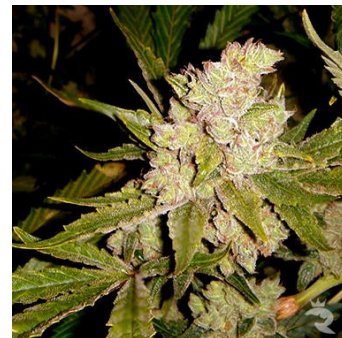

Soma Seeds - SoGouda

Blueberry x Cheese x G13.

Tangy Flavor, Lime Green, Luscious. Tastes like great tasting food, makes great hash:))

Link: www.kiwiland.com/cannabis-seeds/soma-seeds/sogouda.html

Marijuana Seeds specifications

Brand	Soma Seeds
Gender	Feminized seeds ; Regular seeds
Type	Greenhouse ; Outdoor ; Indoor
Genetics	Indica Dominant
High	Strong up high
Flowering	60 - 70 days
Height	100 - 120 cm
Yield	400 - 500 grams per m2