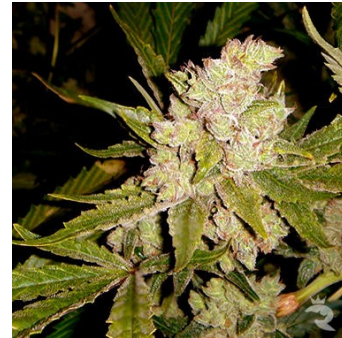

Soma Seeds - SoGouda

Blueberry x Cheese x G13.

Tangy Flavor, Lime Green, Luscious. Tastes like great tasting food, makes great hash:))

Link: www.kiwiland.com/cannabis-seeds/soma-seeds/sogouda.html

Marijuana Seeds specifications

Brand	Soma Seeds
Gender	Feminized seeds ; Regular seeds
Type	Greenhouse ; Outdoor ; Indoor
Genetics	Indica Dominant
High	Strong up high
Flowering	60 - 70 days
Height	100 - 120 cm
Yield	400 - 500 grams per m2