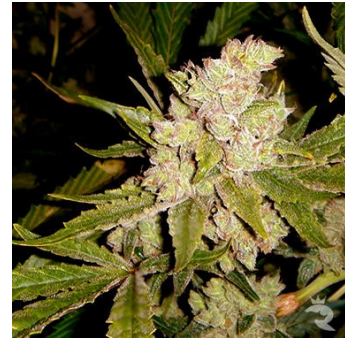

## Soma Seeds - SoGouda

Blueberry x Cheese x G13.

Tangy Flavor, Lime Green, Luscious. Tastes like great tasting food, makes great hash:))

Link: [www.kiwiland.com/cannabis-seeds/soma-seeds/sogouda.html](http://www.kiwiland.com/cannabis-seeds/soma-seeds/sogouda.html)

### Marijuana Seeds specifications

Brand	Soma Seeds
Gender	Feminized seeds ; Regular seeds
Type	Greenhouse ; Outdoor ; Indoor
Genetics	Indica Dominant
High	Strong up high
Flowering	60 - 70 days
Height	100 - 120 cm
Yield	400 - 500 grams per m2