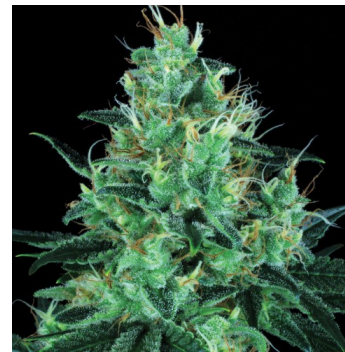

## THSeeds - Electric Lemon G

Electric Lemon G is a clone-only cut that originates from Ohio. It consists of an unknown lemony sativa male crossed with the Original G-13 female (government bred, TSK acquired). Reeking of lemons and what can only be described as "gravy", this hardy plant grows large with long, heavy, sexy sativa buds.

We crossed this elite cutting with a very special NL-5 male to bring down the flowering time and boost the already large yields of the Lemon G. TSK kicked it up a notch by electrically stimulating the seed-producing plants.

### Marijuana characteristics

Brand	THSeeds
Gender	Regular seeds
Type	Greenhouse ; Indoor ; Outdoor
Genetics	Indica Dominant
High	Strong up high
Flowering	60 - 70 days
Height	100 - 120 cm
Yield	300 - 400 grams per m2