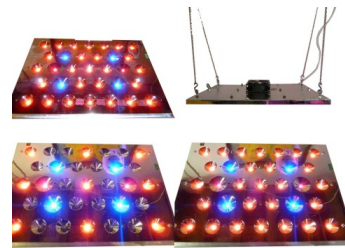

ED - Growlamp 85W

Technical information

- * 85 Watt Cree XP-E and Rebel LED Power, total power consumption max. 85 Watt
- * 3 selectable positions; (1) Seedlings and cuttings, (2) Mothers and Early weeks of flowering, and (3) Full flowering position. Easily selectable by Switch
- * 4 Royal Blue XT-E, 27 Red XP-E 501 and 2 DeepRed Rebel Led's
- * Each Led has it's own reflector, either 106 or 123 degrees, therefore optimal control of the light pattern
- * Metal Core PCB for the very best cooling
- * No light losses caused by glass or plastic barriers in front of the LED's
- * External waterproof power supply with a 2 meter cable, no heat contribution to the LED's
- * Size 26 cm * 38 cm , 10" * 15". Height only 4 cm, 1.6"
- * Recommended maximum grow area 50*60 cm, 20" * 24"
- * EU, USA or UK power supply included
- * Reflector easily demountable for cleaning
- * Solid construction, simple industrial design
- * Very silent, only -45 dB at 60 cm, 24"

Link: www.kiwiland.com/growshop/lighting/led-growlamp-85w.html

Attributes

Category	Lighting
Sub category	Led ; Reflectors ; Bulbs
Brand	Kiwiland

Specifications

Watt	90
Volts	110/240
Lumens	3400
Colour	red/blue/orange
Weight	3kg