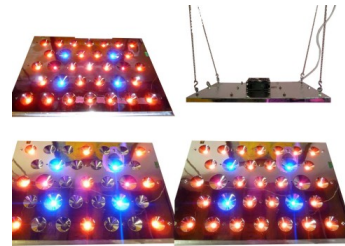

ED - Growlamp 85W

Technical information

- * 85 Watt Cree XP-E and Rebel LED Power, total power consumption max. 85 Watt
- * 3 selectable positions; (1) Seedlings and cuttings, (2) Mothers and Early weeks of flowering, and (3) Full flowering position. Easily selectable by Switch
- * 4 Royal Blue XT-E, 27 Red XP-E 501 and 2 DeepRed Rebel Led's
- * Each Led has it's own reflector, either 106 or 123 degrees, therefore optimal control of the light pattern
- * Metal Core PCB for the very best cooling
- * No light losses caused by glass or plastic barriers in front of the LED's
- * External waterproof power supply with a 2 meter cable, no heat contribution to the LED's
- * Size 26 cm * 38 cm , 10" * 15". Height only 4 cm, 1.6"
- * Recommended maximum grow area 50*60 cm, 20" * 24"
- * EU, USA or UK power supply included
- * Reflector easily demountable for cleaning
- * Solid construction, simple industrial design
- * Very silent, only -45 dB at 60 cm, 24"

Link: www.kiwiland.com/growshop/lighting/led-growlamp-85w.html

Attributes

Category	Lighting
Sub category	Led ; Reflectors ; Bulbs
Brand	Kiwiland

Specifications

Watt	90
Volts	110/240
Lumens	3400
Colour	red/blue/orange
Weight	3kg