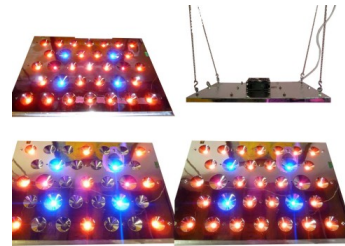

## ED - Growlamp 85W

### Technical information

- \* 85 Watt Cree XP-E and Rebel LED Power, total power consumption max. 85 Watt
- \* 3 selectable positions; (1) Seedlings and cuttings, (2) Mothers and Early weeks of flowering, and (3) Full flowering position. Easily selectable by Switch
- \* 4 Royal Blue XT-E, 27 Red XP-E 501 and 2 DeepRed Rebel Led's
- \* Each Led has it's own reflector, either 106 or 123 degrees, therefore optimal control of the light pattern
- \* Metal Core PCB for the very best cooling
- \* No light losses caused by glass or plastic barriers in front of the LED's
- \* External waterproof power supply with a 2 meter cable, no heat contribution to the LED's
- \* Size 26 cm \* 38 cm , 10" \* 15". Height only 4 cm, 1.6"
- \* Recommended maximum grow area 50\*60 cm, 20" \* 24"
- \* EU, USA or UK power supply included
- \* Reflector easily demountable for cleaning
- \* Solid construction, simple industrial design
- \* Very silent, only -45 dB at 60 cm, 24"

### Specifications

Watt	90
Volts	110/240
Lumens	3400
Colour	red/blue/orange
Weight	3kg