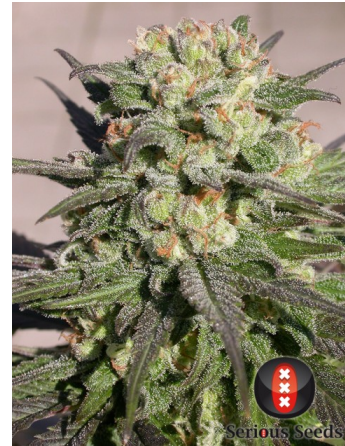

## Serious Seeds - Warlock

Serious Seeds Warlock is indica dominant but it also has some characteristics that are considered sativa by most people (elongation at flowering, active high, high calyx/leaf ratio).

Warlock is a branchy plant that will form only a few medium sized leaves and a massive amount of flowers so it is easy to manicure. The pistils are clear white when fresh, changing to tan/pink when mature.

The smell is strong and sweet, some even a bit sour (like fresh fruit). It's cannabis seeds produce a high that is mainly in the head. Flowering period of the Warlock is 55/60 days. Outdoor harvest (in Holland) is Oct/Nov. It's yield is medium/good.

### Marijuana seed characteristics

Brand	Serious Seeds
Gender	Regular seeds ; Feminized seeds
Type	Indoor ; Greenhouse ; Outdoor
Genetics	Skunk x Indica
High	Strong up high
Flowering	55 - 60 days
Height	100 - 120 cm
Yield	400 - 500 grams per m2
Prizes	Second prize ; First prize ; Third prize