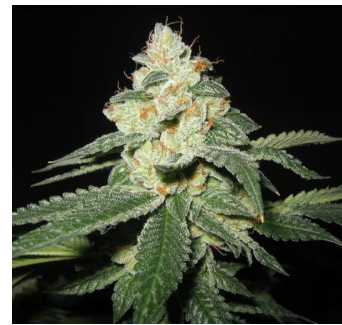

Mr Nice Seed Bank - Shark Shock

This is definitely the most successful breed of the late 90's, since its inauguration by Shantibaba as great white shark. It has genetic heritage equally as famous and has been awarded a multitude of cannabis cups under the names of the peace- maker and the great white shark.

It has parents that are equally well known as white widow (a brazilian sativa combined with a south Indian hybrid) and Skunk#1. It is a pleasure to watch this plant grow into a densely compacted white skunk with extreme aromas! Equally pleasurable to use and strickly tested ONLY ON HUMANS! We never use our products on ANIMALS! Expect a yield indoors of between 500-600 grams per square metre.

When cultivating this variety outdoors, then expect a 50-56 day flowering cycle. In the northern hemisphere harvest in September to early October, and in the southern hemisphere in March to early April. A TRUE-BLUE champion, from the JAWS OF LIFE!!!!

Link: www.kiwiland.com/cannabis-seeds/mr-nice-seed-bank/shark-shock.html

Characteristics

Brand	Mr Nice seed bank
Gender	Regular seeds
Type	Greenhouse ; Outdoor ; Indoor
Genetics	Skunk x Sativa
High	Heavy stoned
Flowering	60 - 70 days
Height	100 - 120 cm
Yield	500 - 600 grams per m2