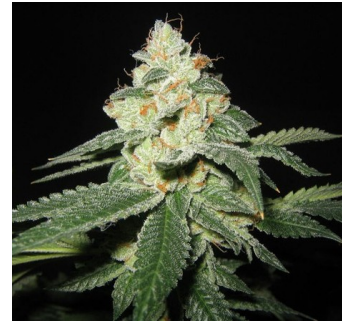

## Mr Nice Seed Bank - Shark Shock

This is definitely the most successful breed of the late 90's, since its inauguration by Shantibaba as great white shark. It has genetic heritage equally as famous and has been awarded a multitude of cannabis cups under the names of the peace- maker and the great white shark.

It has parents that are equally well known as white widow ( a brazilian sativa combined with a south Indian hybrid) and Skunk#1. It is a pleasure to watch this plant grow into a densely compacted white skunk with extreme aromas! Equally pleasurable to use and strickly tested ONLY ON HUMANS! We never use our products on ANIMALS! Expect a yield indoors of between 500-600 grams per square metre.

When cultivating this variety outdoors, then expect a 50-56 day flowering cycle. In the northern hemisphere harvest in September to early October, and in the southern hemisphere in March to early April. A TRUE-BLUE champion, from the JAWS OF LIFE!!!!

### Characteristics

Brand	Mr Nice seed bank
Gender	Regular seeds
Type	Greenhouse ; Outdoor ; Indoor
Genetics	Skunk x Sativa
High	Heavy stoned
Flowering	60 - 70 days
Height	100 - 120 cm
Yield	500 - 600 grams per m2