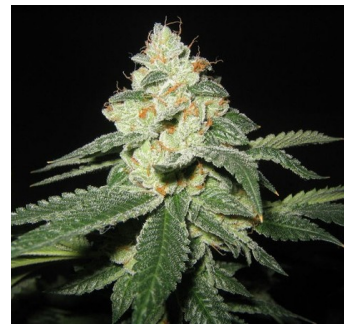

## Mr Nice Seed Bank - Shark Shock

This is definitely the most successful breed of the late 90's, since its inauguration by Shantibaba as great white shark. It has genetic heritage equally as famous and has been awarded a multitude of cannabis cups under the names of the peace- maker and the great white shark.

It has parents that are equally well known as white widow ( a brazilian sativa combined with a south Indian hybrid) and Skunk#1. It is a pleasure to watch this plant grow into a densely compacted white skunk with extreme aromas! Equally pleasurable to use and strickly tested ONLY ON HUMANS! We never use our products on ANIMALS! Expect a yield indoors of between 500-600 grams per square metre.

When cultivating this variety outdoors, then expect a 50-56 day flowering cycle. In the northern hemisphere harvest in September to early October, and in the southern hemisphere in March to early April. A TRUE-BLUE champion, from the JAWS OF LIFE!!!!

### Characteristics

|           |                               |
|-----------|-------------------------------|
| Brand     | Mr Nice seed bank             |
| Gender    | Regular seeds                 |
| Type      | Greenhouse ; Outdoor ; Indoor |
| Genetics  | Skunk x Sativa                |
| High      | Heavy stoned                  |
| Flowering | 60 - 70 days                  |
| Height    | 100 - 120 cm                  |
| Yield     | 500 - 600 grams per m2        |