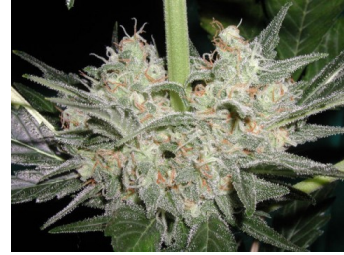

Mr Nice Seed Bank - Black Widow

A most infamous strain that since 1994 has won a number of awards, including the High Times Cannabis Cup in 1995, and has acquired acclaim from most corners of the globe - rightly so. It has a pedigree of parentage that combines a Brazilian Sativa with a South Indian hybrid. Basically, it is the original parents of White Widow changing its colors like its company. Indoors 10 weeks of flowering will be necessary to realize the immense resin production. In the northern hemisphere expect harvest around September/October, having planted as late as June. However, there is a chance that rain could reduce the expected yield. A highly recommended strain for amateur breeders - the male being preferable.

Link: www.kiwiland.com/cannabis-seeds/mr-nice-seed-bank/black-widow.html

Characteristics

Brand	Mr Nice seed bank
Gender	Regular seeds
Type	Greenhouse ; Outdoor ; Indoor
Genetics	Indica / Sativa
High	Very strong up high
Flowering	60 - 70 days
Height	120 - 150 cm
Yield	300 - 400 grams per m2