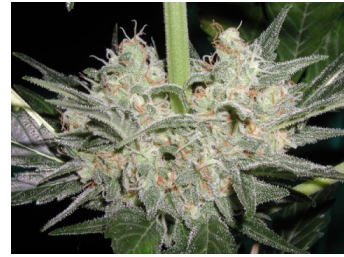

Mr Nice Seed Bank - Black Widow

A most infamous strain that since 1994 has won a number of awards, including the High Times Cannabis Cup in 1995, and has acquired acclaim from most corners of the globe - rightly so. It has a pedigree of parentage that combines a Brazilian Sativa with a South Indian hybrid. Basically, it is the original parents of White Widow changing its colors like its company. Indoors 10 weeks of flowering will be necessary to realize the immense resin production. In the northern hemisphere expect harvest around September/October, having planted as late as June. However, there is a chance that rain could reduce the expected yield. A highly recommended strain for amateur breeders - the male being preferable.

Link: www.kiwiland.com/cannabis-seeds/mr-nice-seed-bank/black-widow.html

Characteristics

Brand	Mr Nice seed bank
Gender	Regular seeds
Type	Greenhouse ; Outdoor ; Indoor
Genetics	Indica / Sativa
High	Very strong up high
Flowering	60 - 70 days
Height	120 - 150 cm
Yield	300 - 400 grams per m2