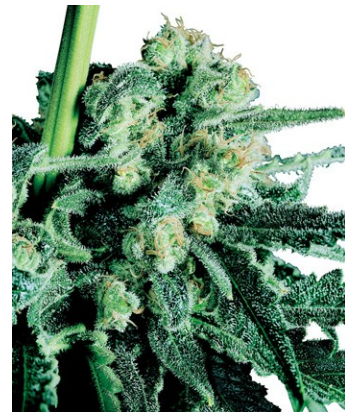

Sensi Seeds - Sensi Skunk ®

This solid, succulent, citrus twist on the Skunk line is a fine addition to anyone's grow-room or garden. Sensi Skunk was the third strain launched in 1991 to celebrate the expansion of the Sensi Seed Bank gene library from world-class to world-beating status.

When selecting parents for this hybrid, Sensi breeders had three main objectives. First, a high-potency strain whose price and ease of cultivation put it within reach of anyone and everyone who might be interested in growing.

Link: www.kiwiland.com/cannabis-seeds/sensi-seeds/sensi-skunk.html

Product characteristics

Brand	Sensi Seeds
Gender	Feminized seeds ; Regular seeds
Type	Greenhouse ; Indoor
Genetics	Indica Dominant
High	Medium stoned
Flowering	40 - 50 days
Height	150 - 175 cm
Yield	400 - 500 grams per m2
Climate	Temperate

Price table

Product label	Product code	Price exc.	Vat	Price inc.
5 seeds (fem)	SS1560512	19,01 euro	21.0 %	23,00 euro
10 seeds (fem)	SS1560012	35,54 euro	21.0 %	43,00 euro
10 seeds (reg)	SS229	23,97 euro	21.0 %	29,00 euro