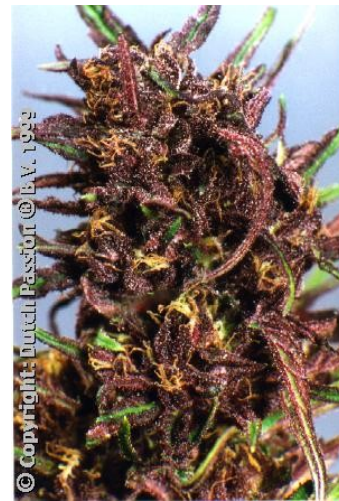

## Dutch Passion - Purple #1 ®

Purple #1 is the world famous classic original purple variety that dates back to the early 1980's and has been treasured for its uniquely beautiful purple colourings and great high. Used extensively by other seedbanks for breeding, our original Purple#1 plant is a 50/50 sativa/indica mix.

The indica parentage comes from a very special purple Afghani which was carefully crossed in Holland with some top indica and sativa strains to create a strong outdoor plant that is fully adapted to the Dutch climate. Yields are a reasonable 250-350 grams per plant, the calyx's turn purple quickly as flowering begins and the buds are complemented by sweet and sticky small purple leaves that grow amongst the resin soaked purple buds. Purple #1 is typically 1.5m-2.5m tall, it is for outdoors/greenhouse only and is an early finisher.

The fan leaves are often sativa-like in appearance and show amazing purple colours. This variety has had its own dedicated fanbase for several decades and remains a popular and beautifully distinctive strain some 30 years after it was first released. Purple#1 gives a sticky, fruity purple-streaked ganja that has a superb fast-hitting high. The high isn't the longest lasting but this is more than compensated for by the quality of the experience. It is more of an 'up' high than a stone with a somewhat rough, yet subtle, aroma. A great choice for those seeking a fast-finishing tough outdoor variety that combines striking purple buds with a fresh and potent high

### Product characteristics

Brand	Dutch Passion
Gender	Regular seeds ; Feminized seeds
Type	Outdoor ; Greenhouse
Genetics	Indica / Sativa
High	Uplifting
Flowering	50 - 60 days
Height	120 - 150 cm
Yield	400 - 500 grams per m2