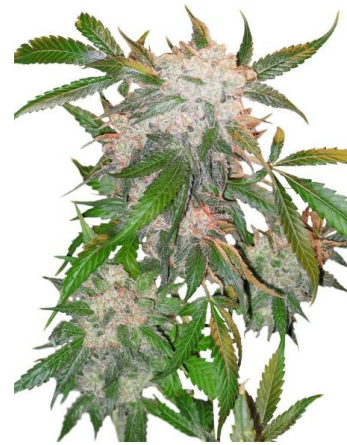

Dutch Passion - White Widow

White Widow is a classic, a winner of countless awards with a reputation as one of the most powerful strains ever created. Our geneticists have worked intensively on this potent and vigorous strain to optimize and then stabilize the best features. The result is a legendary and highly desirable variety that is covered with crystals and delivers generous levels of excellent quality bud.

The Dutch Passion White Widow strain is extremely consistent and easy to grow with any grow method. The quality and consistency is particularly pronounced in our feminized version which has become a best-seller and a standard that other seed companies strive to match. Dutch Passions White Widow was perfected many years before most of today's seed companies were even established. That's why many true White Widow aficionados don't mind paying that little bit extra to get genuine 1980's F1 White Widow genetics, with the authentic smell, taste and unmistakably extreme high. Today many commercial seed companies offer White Widow seeds but many of these are distant imitations of the original.

Our original White Widow displays all the genuine hallmarks. The powerful and pungent aroma, the incredible vigor that came from crossing the Brazilian and Indian parentage and the crazy powerful high that is feared and adored. We declare it to be one of the very few authentic versions on the market and know you can never be disappointed by it. Our customers love Dutch Passions original White Widow reporting great results indoor, outdoors (in warm climates) and in greenhouses.

Link: www.kiwiland.com/cannabis-seeds/dutch-passion/white-widow.html

Product characteristics

Brand	Dutch Passion
Gender	Regular seeds ; Feminized seeds
Type	Indoor ; Outdoor ; Greenhouse
Genetics	Indica / Sativa
Flowering	50 - 60 days
Height	120 - 150 cm
Yield	400 - 500 grams per m2