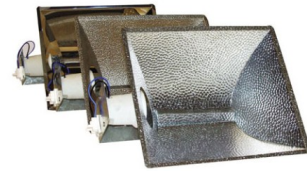

Reflector - Megalux

Kiwiland Growshop introduces the new Megalux reflector. In cooperation with Agro-Trading and a renowned technical research institution we have achieved an amazing result after extensive testing and development. This took lots of research concerning the right ratios between various sorts of materials, measurements and components. It is now possible to shine as much light as possible on a surface of 1m2.

The hammertone reflector is an innovation in reflection: the aluminium is treated by a laser. For this the best aluminium is used (99.9%) available. Apart from that, the aluminium is also subjected to machines that have been developed to be able to produce the newest techniques on the area of reflection. Agro trading has opted for three kinds of different reflectors: the mirror, the hammerstrike with a reflection value of 96%, and the revolutionary new hammertone reflector.

Link: www.kiwiland.com/growshop/lighting/reflector-megalux.html

Attributes

Category	Lighting
Sub category	Reflectors
Brand	Kiwiland

Specifications

Fitting	E40
Material	aluminium
Reflection	96%
Size	47 x 47cm