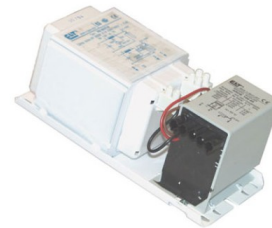

ELT - Ballasts

High quality ballast for [250/400/600W](#) lamps. Including ballast, impulse starter and condensator. Longer life-span, economical, quick to assemble. Other types can also be requested.

Link: www.kiwiland.com/growshop/lighting/elt-ballasts.html

Attributes

Category	Lighting
Sub category	Ballasts
Brand	ELT

Specifications

Watt	250/400/600
Volts	220/240
Weight	4/5/7kg

Price table

Product label	Product code	Price exc.	Vat	Price inc.
250W	GLIG1050	48,51 euro	21.0 %	58,70 euro
400W	GLIG1051	48,51 euro	21.0 %	58,70 euro
600W	GLIG1052	69,30 euro	21.0 %	83,85 euro
1000W		175,50 euro	21.0 %	212,35 euro