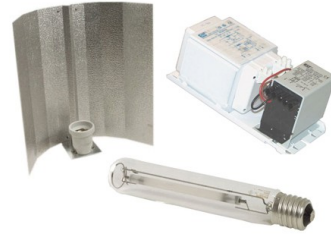

## 600W H.P.S complete set

Complete system consisting of a 600 watt Philips High Pressure Sodium bulb, the choice of [ELT](#) or [philips ballast](#), and strong extra V reflector. Everything is included and only needs you to [wire](#) it up.

These sets are used mainly for flowering and deliver a large amount of lumens. The 600watt bulb will cover an area of approximately 120x120cm.

Link: [www.kiwiland.com/growshop/lighting/complete-set-600w-hps.html](http://www.kiwiland.com/growshop/lighting/complete-set-600w-hps.html)

### Specifications

Watt	600
Lumens	99,000
Bulb	Philips Son-T-Pia 600W
Ballast	ELT 600W
Reflector	Extra V + E40 fitting