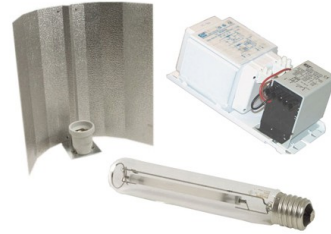

## 600W H.P.S complete set

Complete system consisting of a 600 watt Philips High Pressure Sodium bulb, the choice of [ELT](#) or [philips ballast](#), and strong extra [V reflector](#). Everything is included and only needs you to [wire](#) it up.

These sets are used mainly for flowering and deliver a large amount of lumens. The 600watt bulb will cover an area of approximately 120x120cm.

Link: [www.kiwiland.com/growshop/lighting/complete-set-600w-hps.html](http://www.kiwiland.com/growshop/lighting/complete-set-600w-hps.html)

### Specifications

Watt	600
Lumens	99,000
Bulb	Philips Son-T-Pia 600W
Ballast	ELT 600W
Reflector	Extra V + E40 fitting