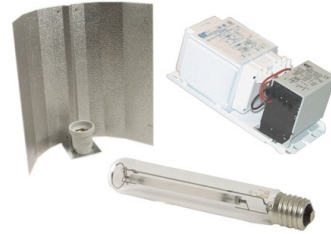

600W H.P.S complete set

Complete system consisting of a 600 watt Philips High Pressure Sodium bulb, the choice of [ELT](#) or [philips ballast](#), and strong extra V reflector. Everything is included and only needs you to [wire](#) it up.

These sets are used mainly for flowering and deliver a large amount of lumens. The 600watt bulb will cover an area of approximately 120x120cm.

Link: www.kiwiland.com/growshop/lighting/complete-set-600w-hps.html

Attributes

Category	Lighting
Sub category	Ballasts ; Reflectors ; Bulbs
Brand	Philips

Specifications

Watt	600
Lumens	99,000
Bulb	Philips Son-T-Pia 600W
Ballast	ELT 600W
Reflector	Extra V + E40 fitting

Price table