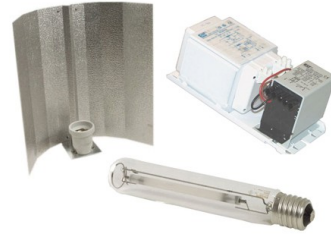

## 400W H.P.S complete set

Complete system consisting of a 400 watt Philips High Pressure Sodium bulb, the choice of [ELT](#) or [Philips ballast](#), and strong extra V reflector. Everything is included and only needs you to wire it up. These sets are perfect for a small spaces or tents and they are excellent for pre-growing, for mother-plants and for flowering. The 400watt bulb will cover an area of approximately 100x100cm.

### Specifications

Watt	400
Lumens	55,000
Bulb	Philips Son-T-Pia 400W
Ballast	ELT 400W
Reflector	Extra V + E40 fitting