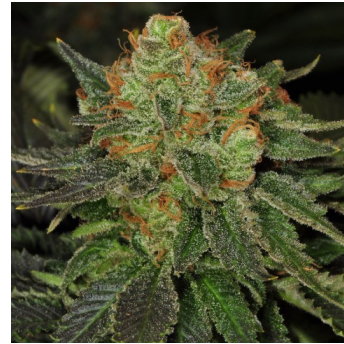

THSeeds - Bubblegum

Bubblegum was our first contribution to the seed world in 1993. Over the last decade it has proven, through numerous awards and world wide fame, that this plant is here to stay.

We successfully inbred and stabilized this plant for it's most desirable characteristics, it's fruity smell, thick lingering flavor and short soldier like stature.

Bubblegum breeds true, and has been used by many seed companies to produce award winning hybrids, and will make a great cornerstone for your breeding program. This is a true super-plant!

Link: www.kiwiland.com/cannabis-seeds/thseeds/bubblegum.html

Cannabis Seed characteristics

Brand	THSeeds
Gender	Feminized seeds
Type	Greenhouse ; Outdoor ; Indoor
Genetics	Indica Dominant
High	Medium stoned
Flowering	50 - 60 days
Height	120 - 150 cm
Yield	400 - 500 grams per m2