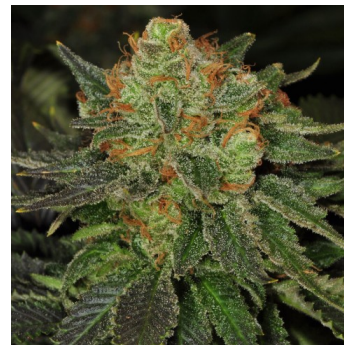

THSeeds - Bubblegum

Bubblegum was our first contribution to the seed world in 1993. Over the last decade it has proven, through numerous awards and world wide fame, that this plant is here to stay.

We successfully inbred and stabilized this plant for it's most desirable characteristics, it's fruity smell, thick lingering flavor and short soldier like stature.

Bubblegum breeds true, and has been used by many seed companies to produce award winning hybrids, and will make a great cornerstone for your breeding program. This is a true super-plant!

Link: www.kiwiland.com/cannabis-seeds/thseeds/bubblegum.html

Cannabis Seed characteristics

Brand	THSeeds
Gender	Feminized seeds
Type	Greenhouse ; Outdoor ; Indoor
Genetics	Indica Dominant
High	Medium stoned
Flowering	50 - 60 days
Height	120 - 150 cm
Yield	400 - 500 grams per m2