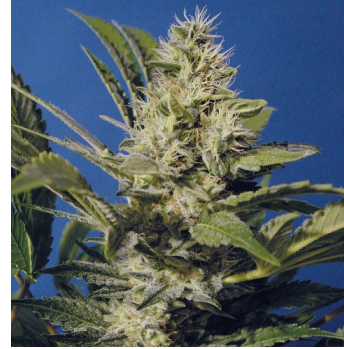

THSeeds - Chocolate Chunk

This is real candy ! With a definitive Kush bottom this pure Indica will melt in your mouth and stick to your hands. Thick, deep- green leaves and fat dense buds will make every trip to the grow room feel like you are, "a kid in a candy store."

Chocolate Chunk is quite easy to grow due to it's quick flowering time and "single cola" growth pattern. Works great with the Sea of Green Method.

Link: www.kiwiland.com/cannabis-seeds/thseeds/chocolate-chunk.html

Product characteristics

Brand	THSeeds
Gender	Regular seeds
Type	Greenhouse ; Indoor
Genetics	Pure Indica
High	Heavy stoned
Flowering	50 - 60 days
Height	100 - 120 cm
Yield	300 - 400 grams per m2

Price table