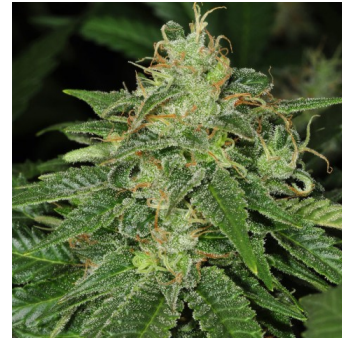

THSeeds - S.A.G.E

The name says it all ! **Sativa Afghani Genetic Equilibrium**, a well balanced Haze crossed with a robust Indica that produces a power- packed plant with over 20 % T.H.C. Fast becoming a legend, S.A.G.E. took 2nd place in the blind test of the 2001 **High Times Cannabis Cup** also the hash made out of this plant won 1st place in 2000, both of these victories were based on overall strength and quality.

High T.H.C. and low C.B.D. make this plant a perfect head stash variety. Spicy sandalwood flavor combined with a long lasting and uplifting high make this the plant for those who must have the best. Longer flowering time is rewarded with large buds that will seem to double in size in the last few weeks.

Link: www.kiwiland.com/cannabis-seeds/thseeds/sage.html

Cannabis Seeds characteristics

Brand	THSeeds
Gender	Regular seeds
Type	Greenhouse ; Outdoor ; Indoor
Genetics	Sativa Dominant
High	Creative high
Flowering	70 - 80 days
Height	120 - 150 cm
Yield	300 - 400 grams per m2
Medical	High THC / Low CBD