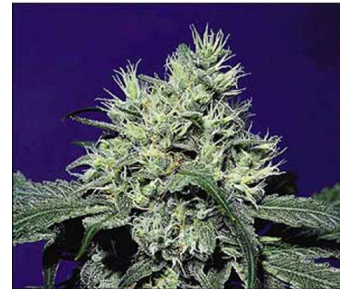

Paradise Seeds - Dutch Dragon

High yields and superb quality on long sticky colas makes this Dragon of Dutch descent a spectacular plant for indoor and outdoor growing.

Due to the combination of her sweet taste and strong potency she is the favourite for many smokers. A Sea of Green flowering cycle can be started early because Dutch Dragon is a quick growing plant.

Link: www.kiwiland.com/cannabis-seeds/paradise-seeds/dutch-dragon.html

Product characteristics

Brand	Paradise seeds
Gender	Regular seeds
Type	Greenhouse ; Outdoor ; Indoor
Genetics	
High	Clear high
Flowering	60 - 70 days
Height	150 - 175 cm
Yield	400 - 500 grams per m2