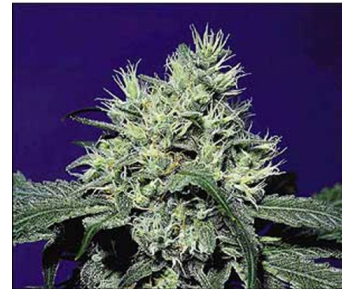

Paradise Seeds - Dutch Dragon

High yields and superb quality on long sticky colas makes this Dragon of Dutch descent a spectacular plant for indoor and outdoor growing.

Due to the combination of her sweet taste and strong potency she is the favourite for many smokers. A Sea of Green flowering cycle can be started early because Dutch Dragon is a quick growing plant.

Link: www.kiwiland.com/cannabis-seeds/paradise-seeds/dutch-dragon.html

Product characteristics

Brand	Paradise seeds
Gender	Regular seeds
Type	Greenhouse ; Outdoor ; Indoor
Genetics	
High	Clear high
Flowering	60 - 70 days
Height	150 - 175 cm
Yield	400 - 500 grams per m2