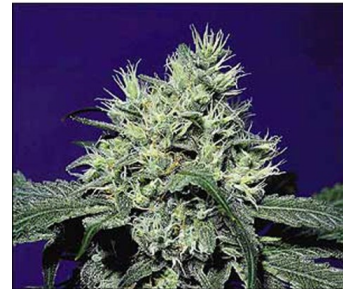

## Paradise Seeds - Dutch Dragon

High yields and superb quality on long sticky colas makes this Dragon of Dutch descent a spectacular plant for indoor and outdoor growing.

Due to the combination of her sweet taste and strong potency she is the favourite for many smokers. A Sea of Green flowering cycle can be started early because Dutch Dragon is a quick growing plant.

### Product characteristics

Brand	Paradise seeds
Gender	Regular seeds
Type	Greenhouse ; Outdoor ; Indoor
Genetics	
High	Clear high
Flowering	60 - 70 days
Height	150 - 175 cm
Yield	400 - 500 grams per m2